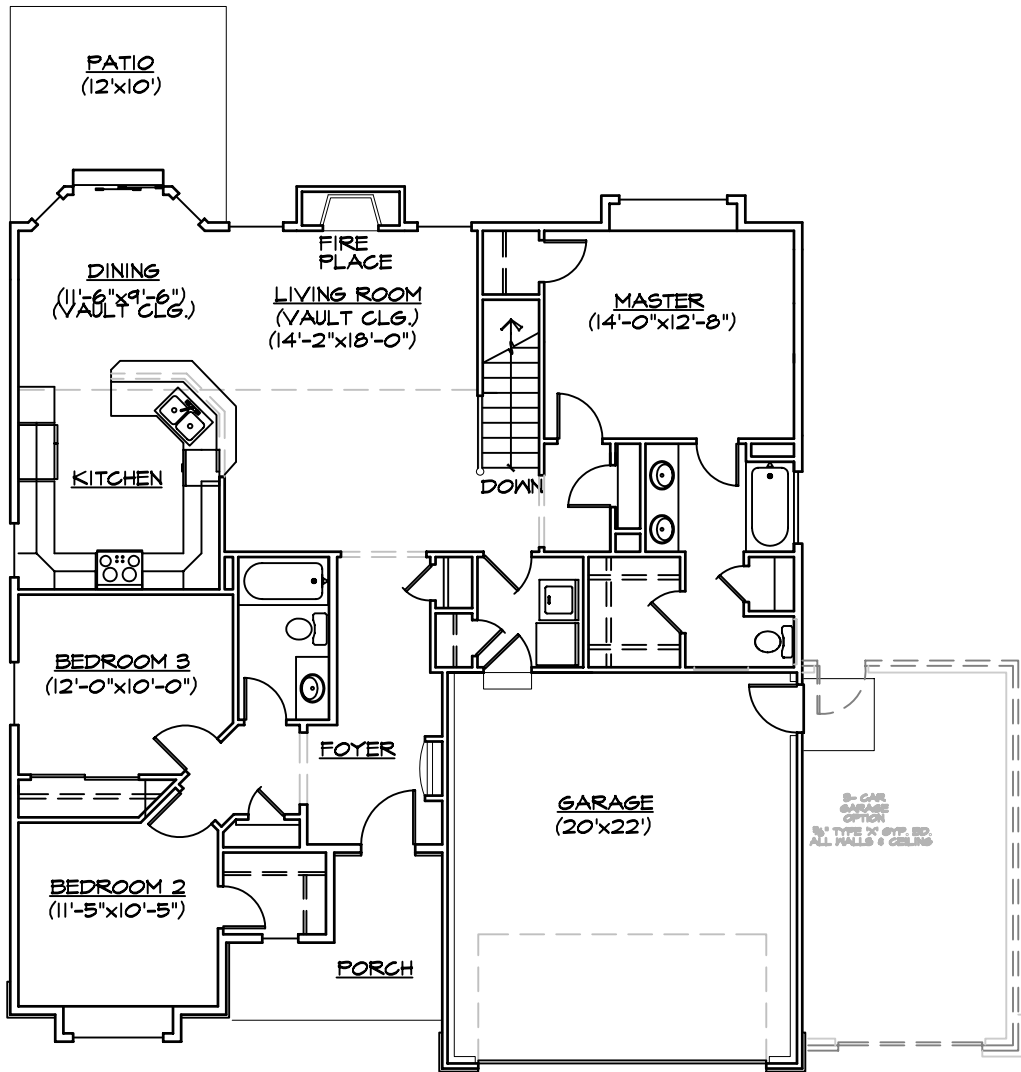

THE CHESTNUT

MAIN FLOOR

AREA = 1,497 SQ. FT.