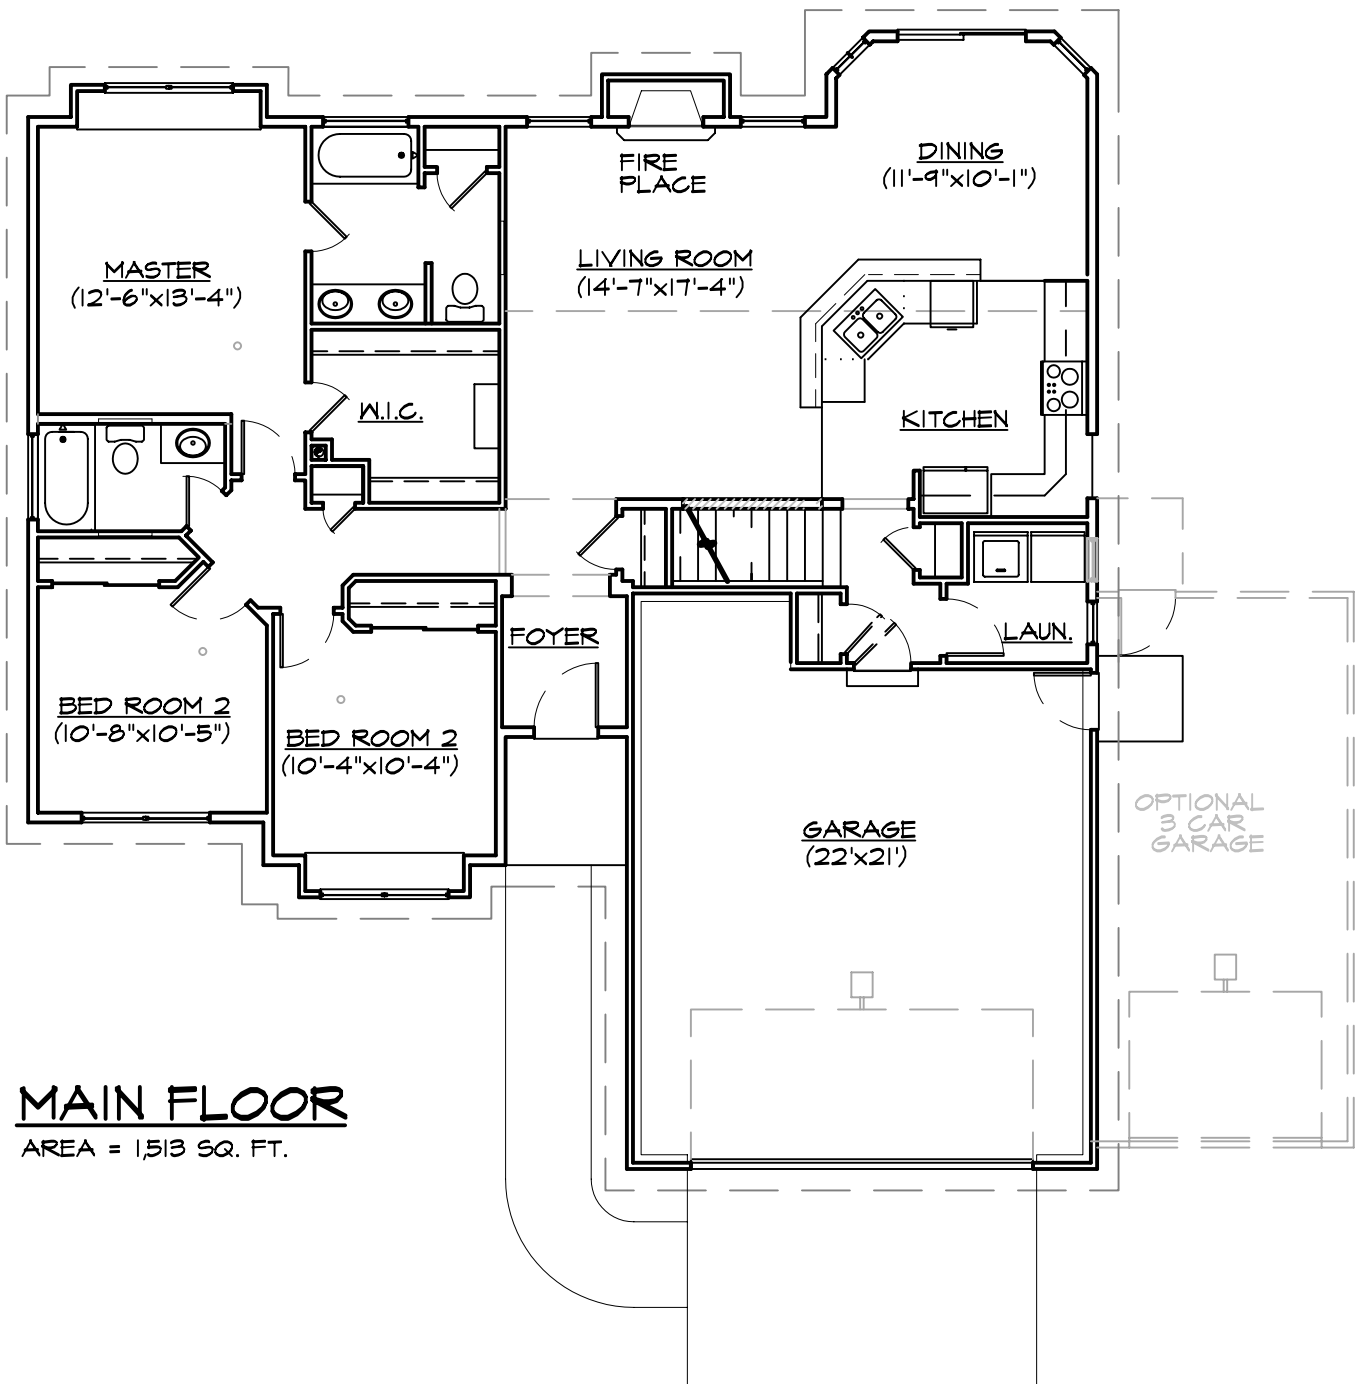

# THE OAKWOOD

## MAIN FLOOR

AREA = 1,513 SQ. FT.