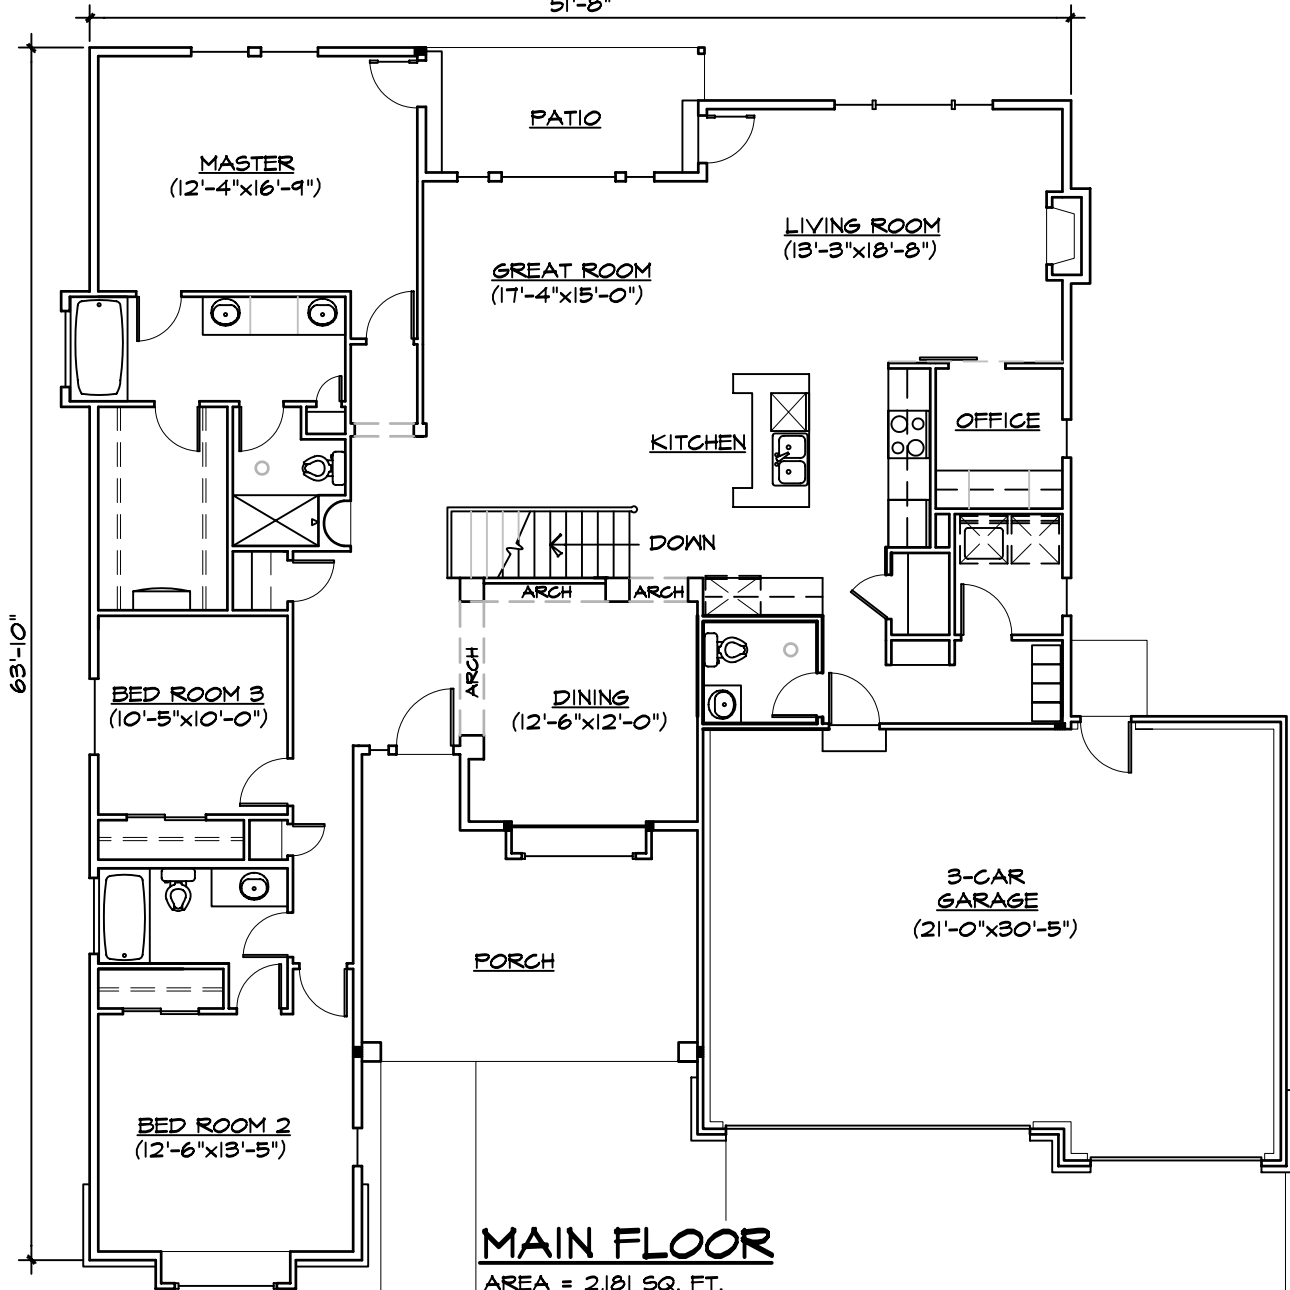

HIGHLAND SKYE

51'-8"

MAIN FLOOR

AREA = 2,181 SQ. FT.