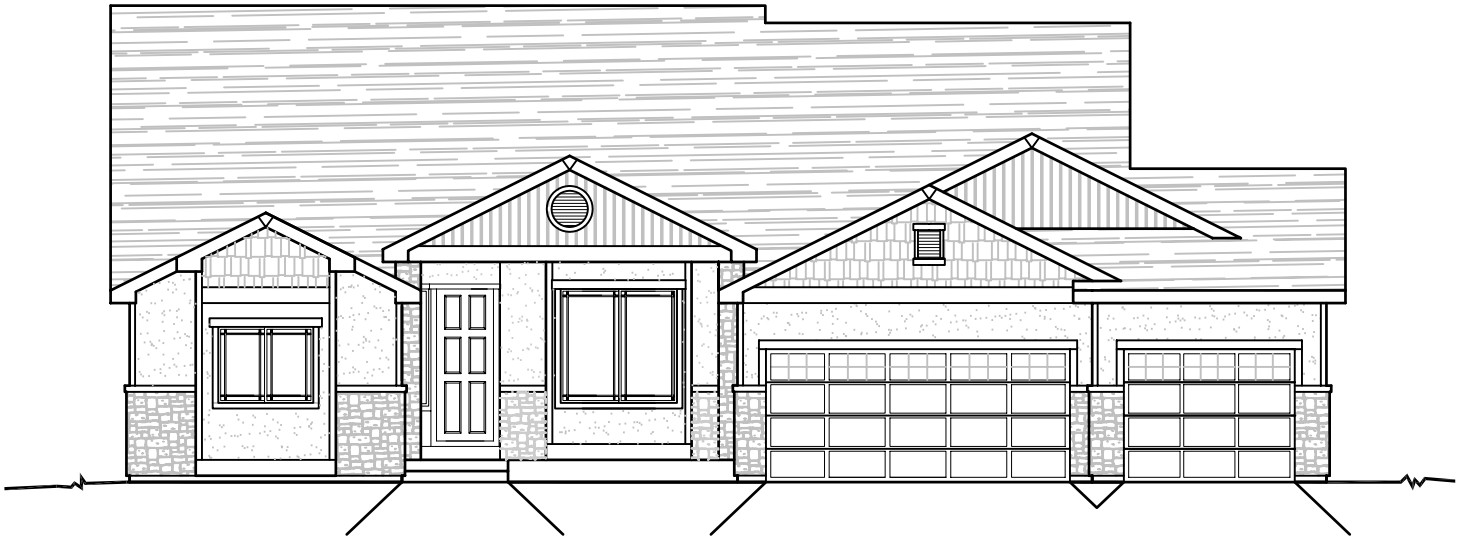

HIGHLAND SKYE

51'-8"

MAIN FLOOR

AREA = 2,181 SQ. FT.