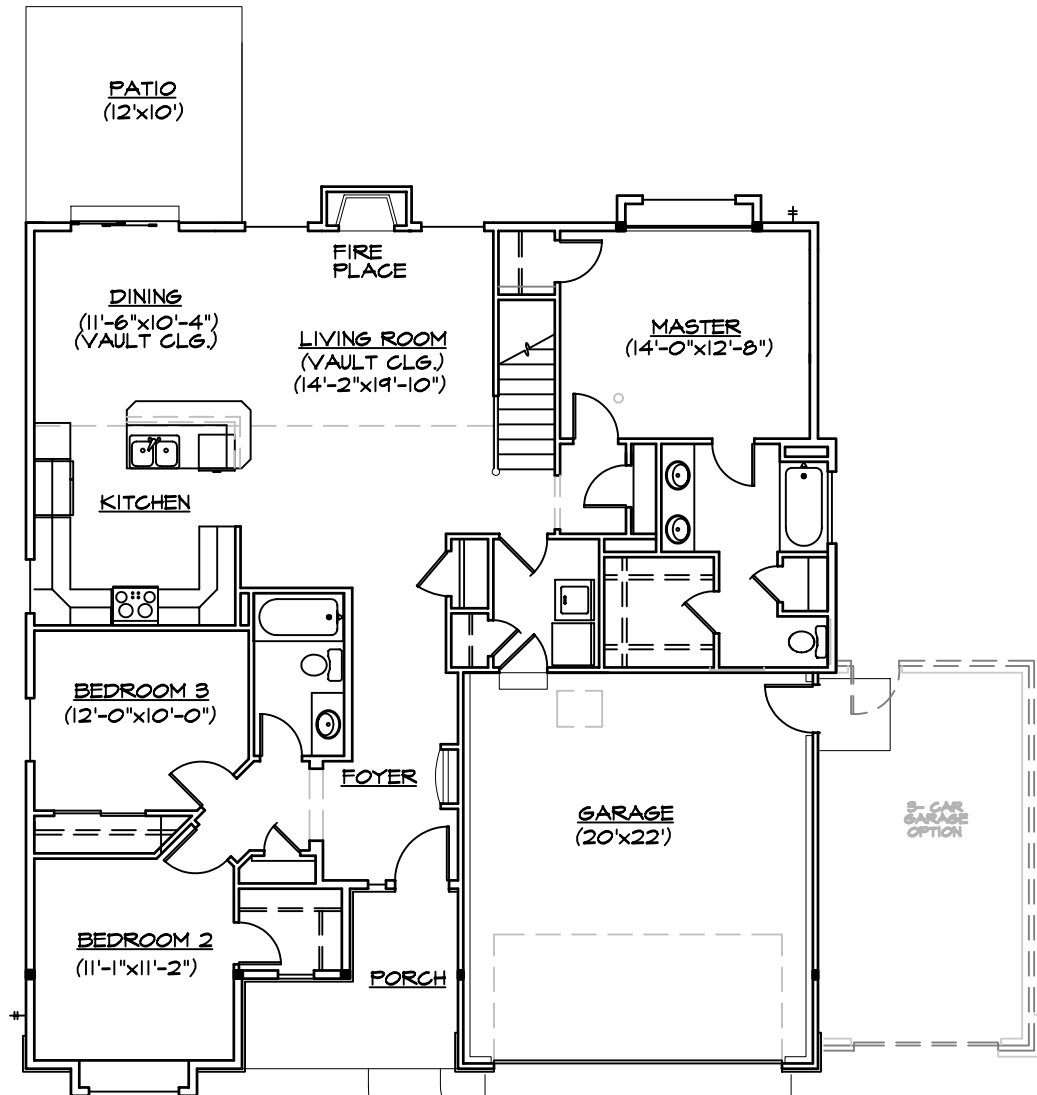

CHESTNUT LARAMIE

MAIN FLOOR

AREA = 1,542 SQ. FT.