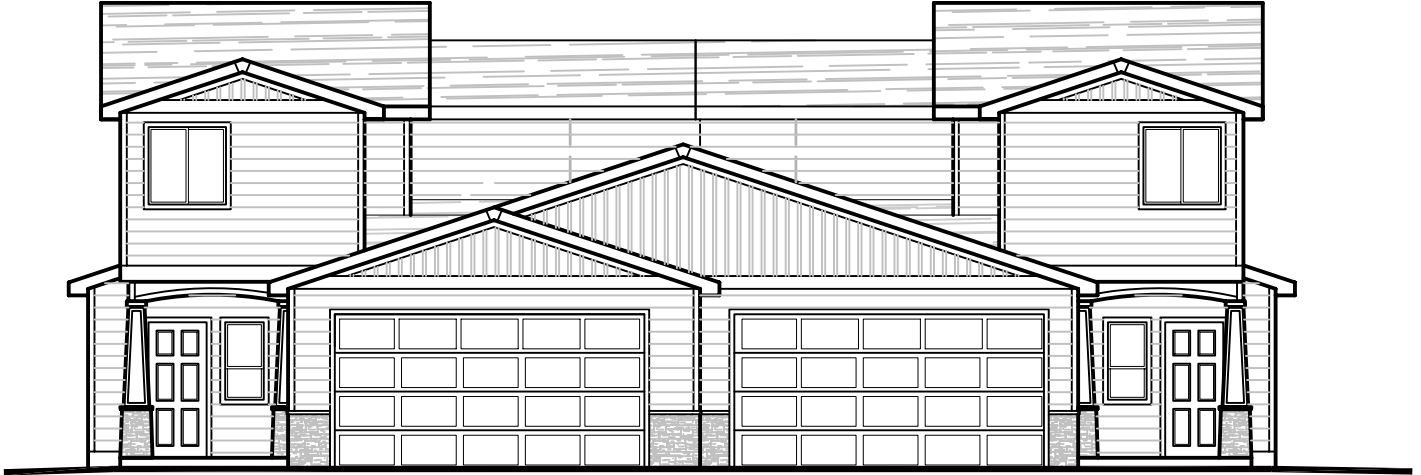

THE BRUNELLO

**UNIT 'A'
MAIN FLOOR**

MAIN FLOOR AREA = 1,260 SQ. FT.
TOTAL FLOOR AREA = 1,897 SQ. FT.

**UNIT 'B'
MAIN FLOOR**

MAIN FLOOR AREA = 1,260 SQ. FT.
TOTAL FLOOR AREA = 1,897 SQ. FT.

**UNIT 'A'
SECOND FLOOR**