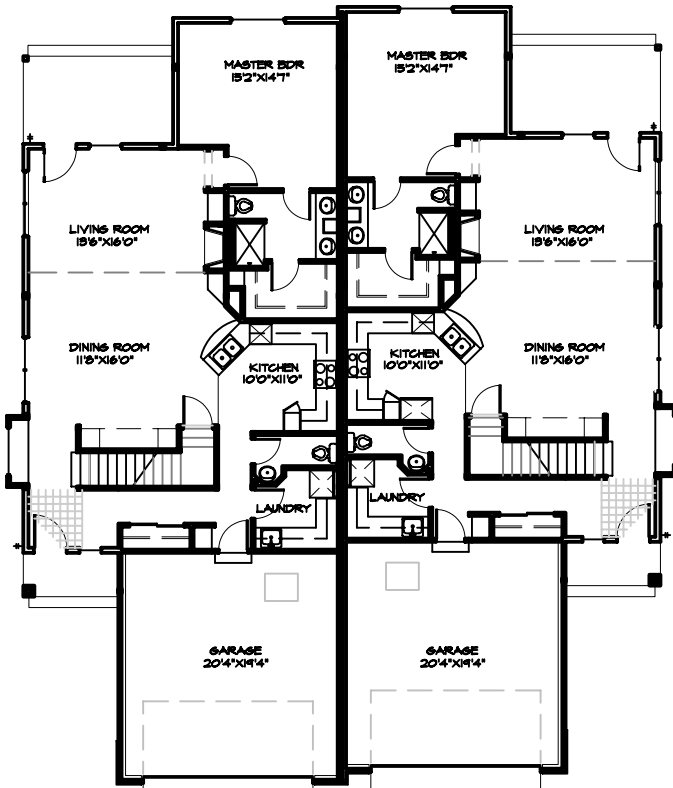

THE BRUNELLO

**UNIT 'A'
MAIN FLOOR**

MAIN FLOOR AREA = 1,260 SQ. FT.
TOTAL FLOOR AREA = 1,897 SQ. FT.

**UNIT 'B'
MAIN FLOOR**

MAIN FLOOR AREA = 1,260 SQ. FT.
TOTAL FLOOR AREA = 1,897 SQ. FT.

**UNIT 'A'
SECOND FLOOR**

2ND FLOOR AREA = 547 SQ. FT.

**UNIT 'B'
SECOND FLOOR**

2ND FLOOR AREA = 547 SQ. FT.