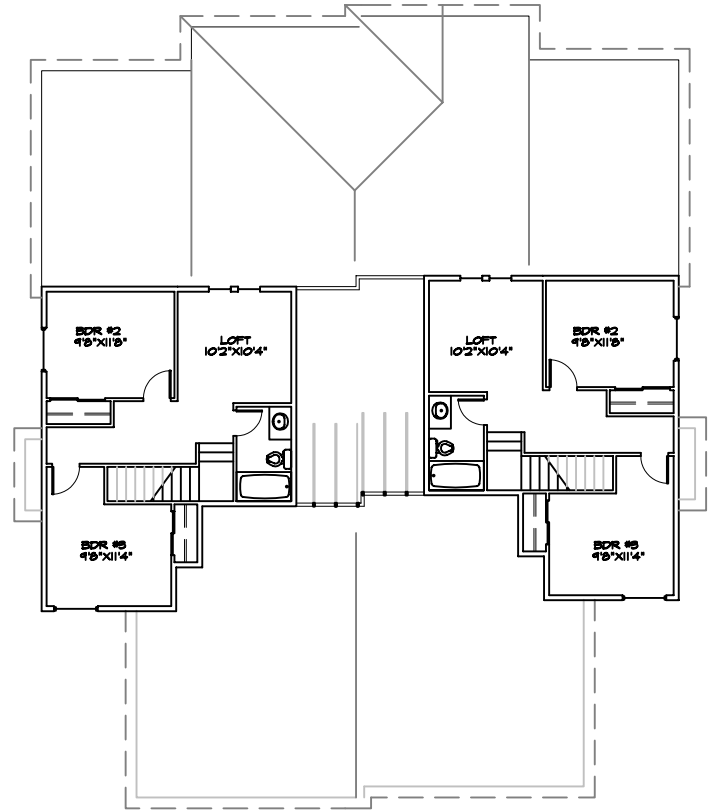

THE BRUNELLO

**UNIT 'A'
MAIN FLOOR**

MAIN FLOOR AREA = 1,260 SQ. FT.
TOTAL FLOOR AREA = 1,897 SQ. FT.

**UNIT 'B'
MAIN FLOOR**

MAIN FLOOR AREA = 1,260 SQ. FT.
TOTAL FLOOR AREA = 1,897 SQ. FT.

**UNIT 'A'
SECOND FLOOR**

2ND FLOOR AREA = 547 SQ. FT.

**UNIT 'B'
SECOND FLOOR**

2ND FLOOR AREA = 547 SQ. FT.