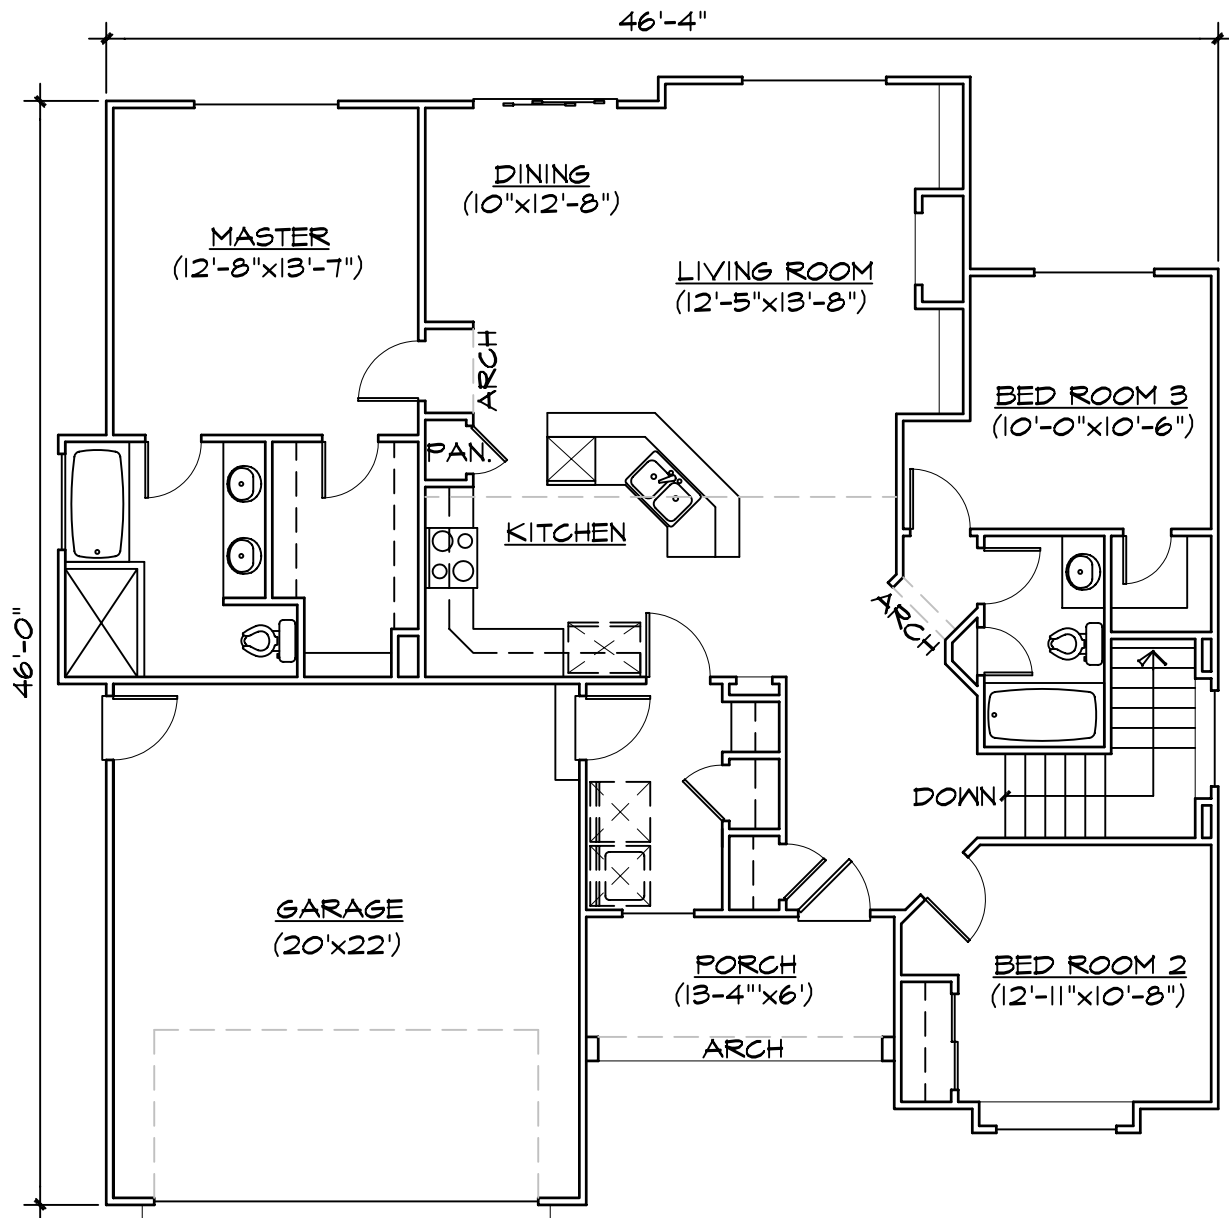

# THE ASPEN

## MAIN FLOOR

AREA = 1,432 SQ. FT.