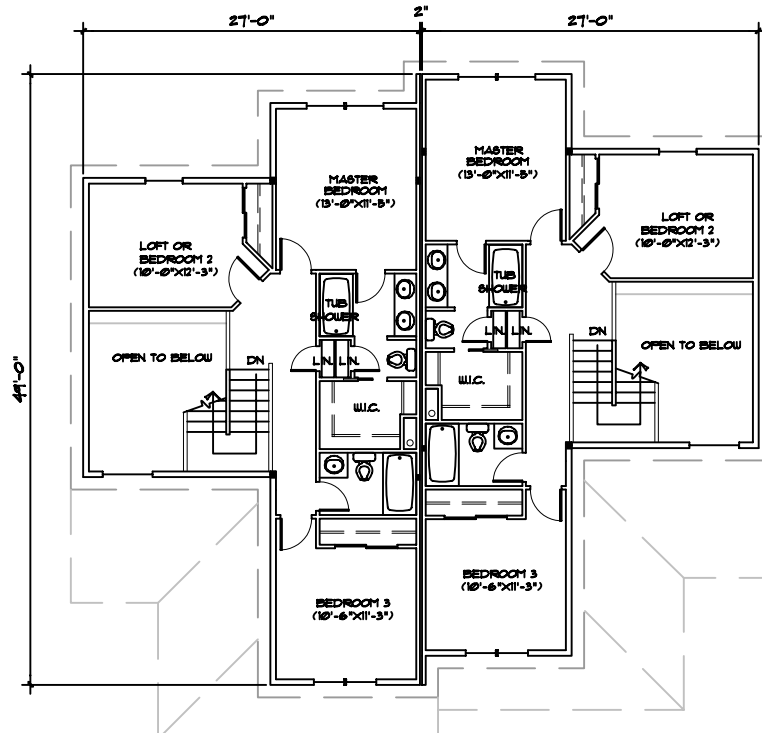

## MAIN FLOOR PLAN

SCALE: 1/4" = 1'-0"

TOTAL UNIT A 1,416 SF. UNIT B 1,416 SF.

Artist conceptual drawings, subject to change.

## SECOND FLOOR PLAN

SCALE: 1/4" = 1'-0"

UNIT A 1,355 SF. UNIT B 1,355 SF.