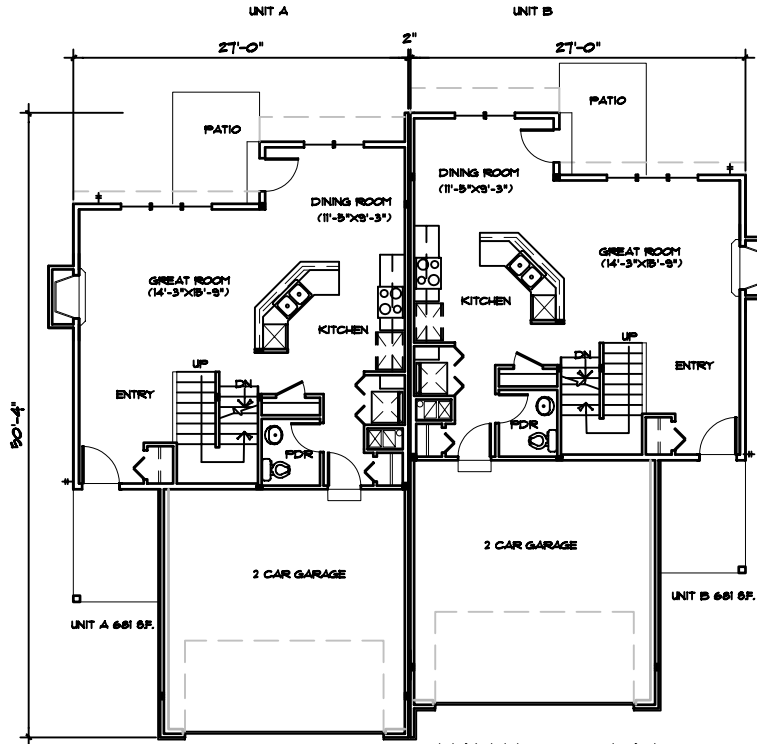

## MAIN FLOOR PLAN

SCALE: 1/4" = 1'-0"

TOTAL UNIT A 1,416 SF. UNIT B 1,416 SF.

Artist conceptual drawings, subject to change.

## SECOND FLOOR PLAN

SCALE: 1/4" = 1'-0"

UNIT A 1,355 SF. UNIT B 1,355 SF.